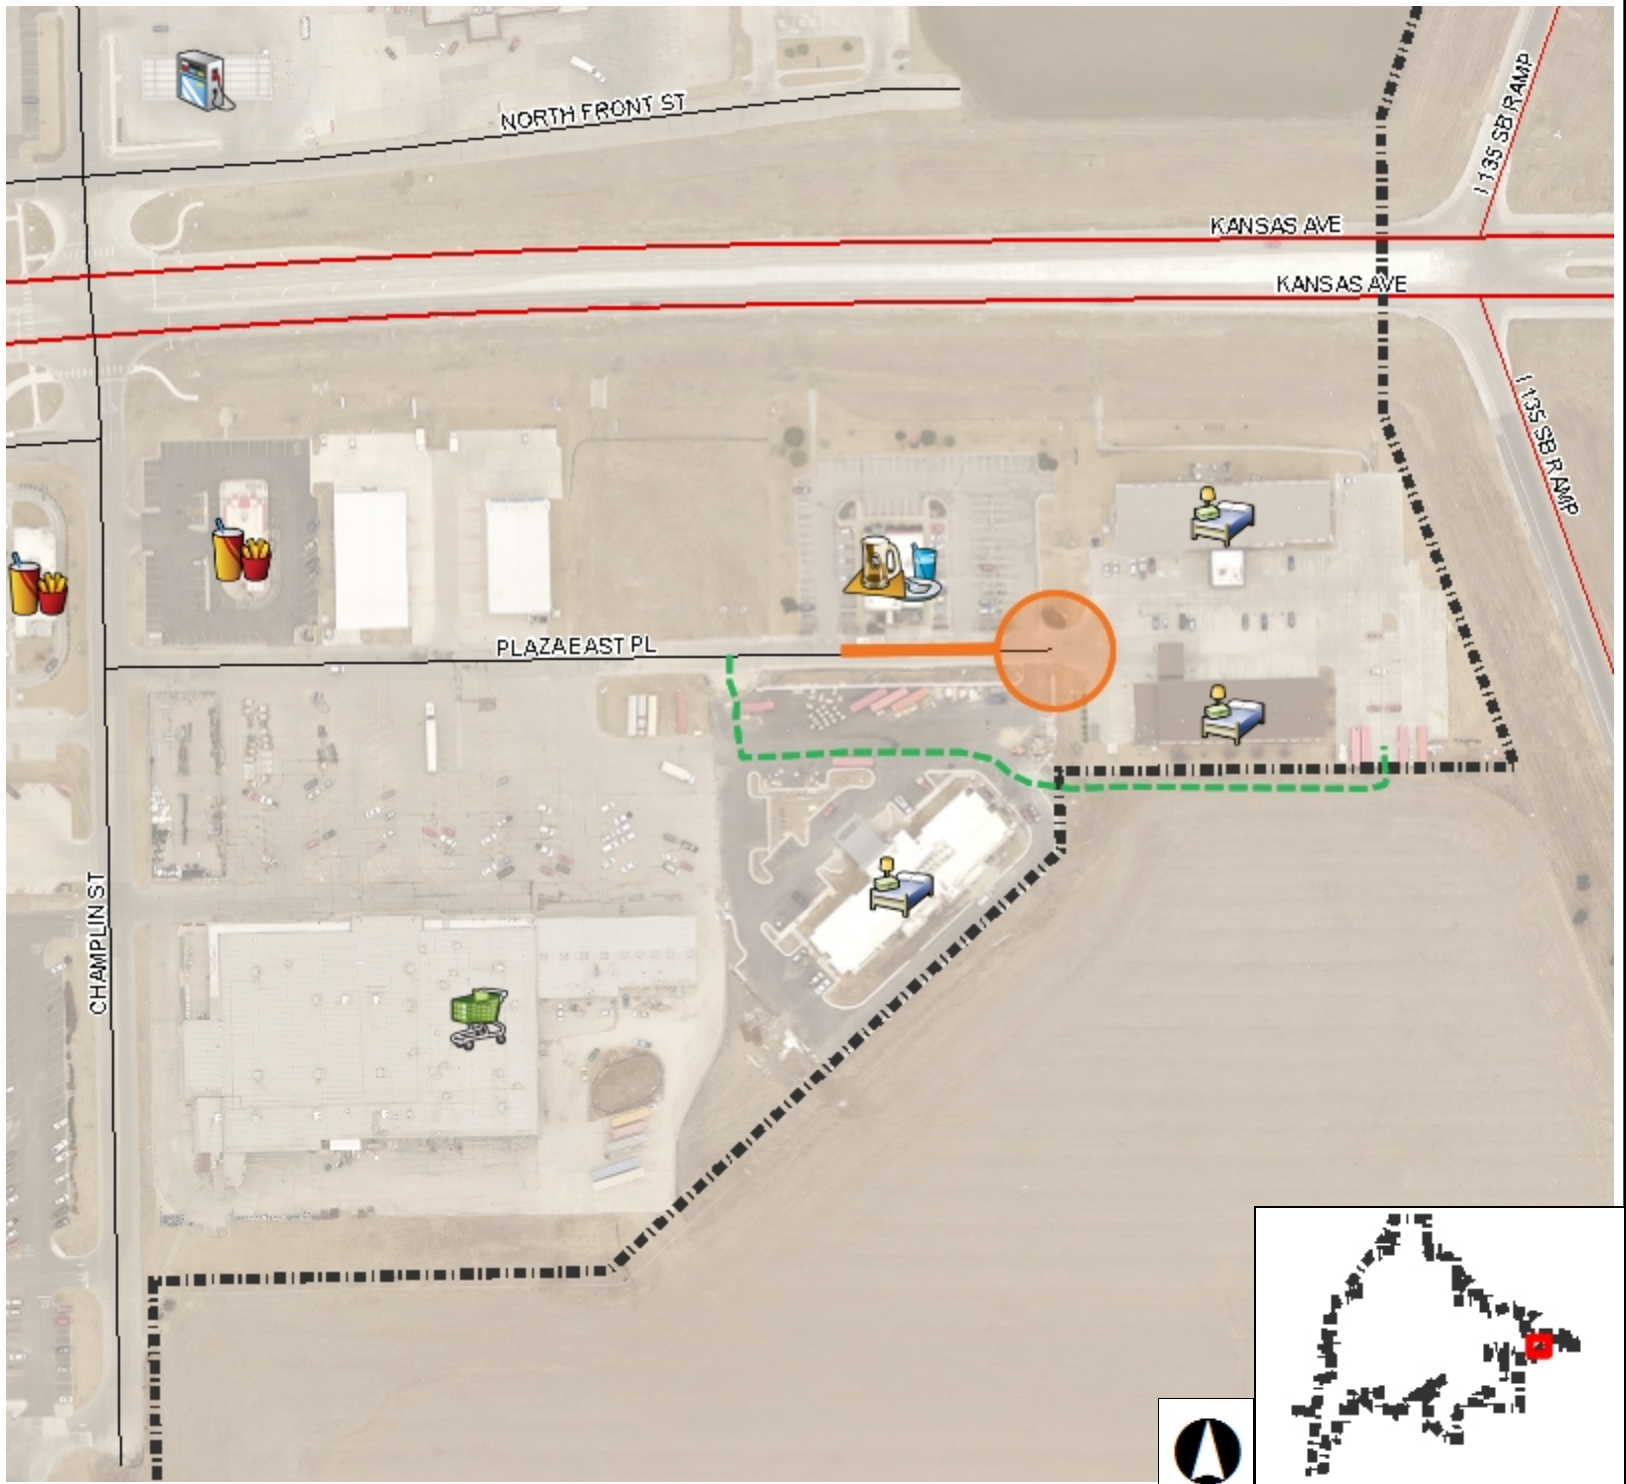

Plaza East Place Project - Closures & Access

- Legend**
- Municipal Boundary
 - Railroads

- Notes**
- Solid Orange = Closed
 - Yellow Dashed = Local Traffic Only
 - Green Dashed = Access to Hotels

This Cadastral Map is for informational purposes only. It does not purport to represent a property boundary survey of the parcels shown and shall not be used for conveyances or the establishment of property boundaries.

THIS MAP IS NOT TO BE USED FOR NAVIGATION